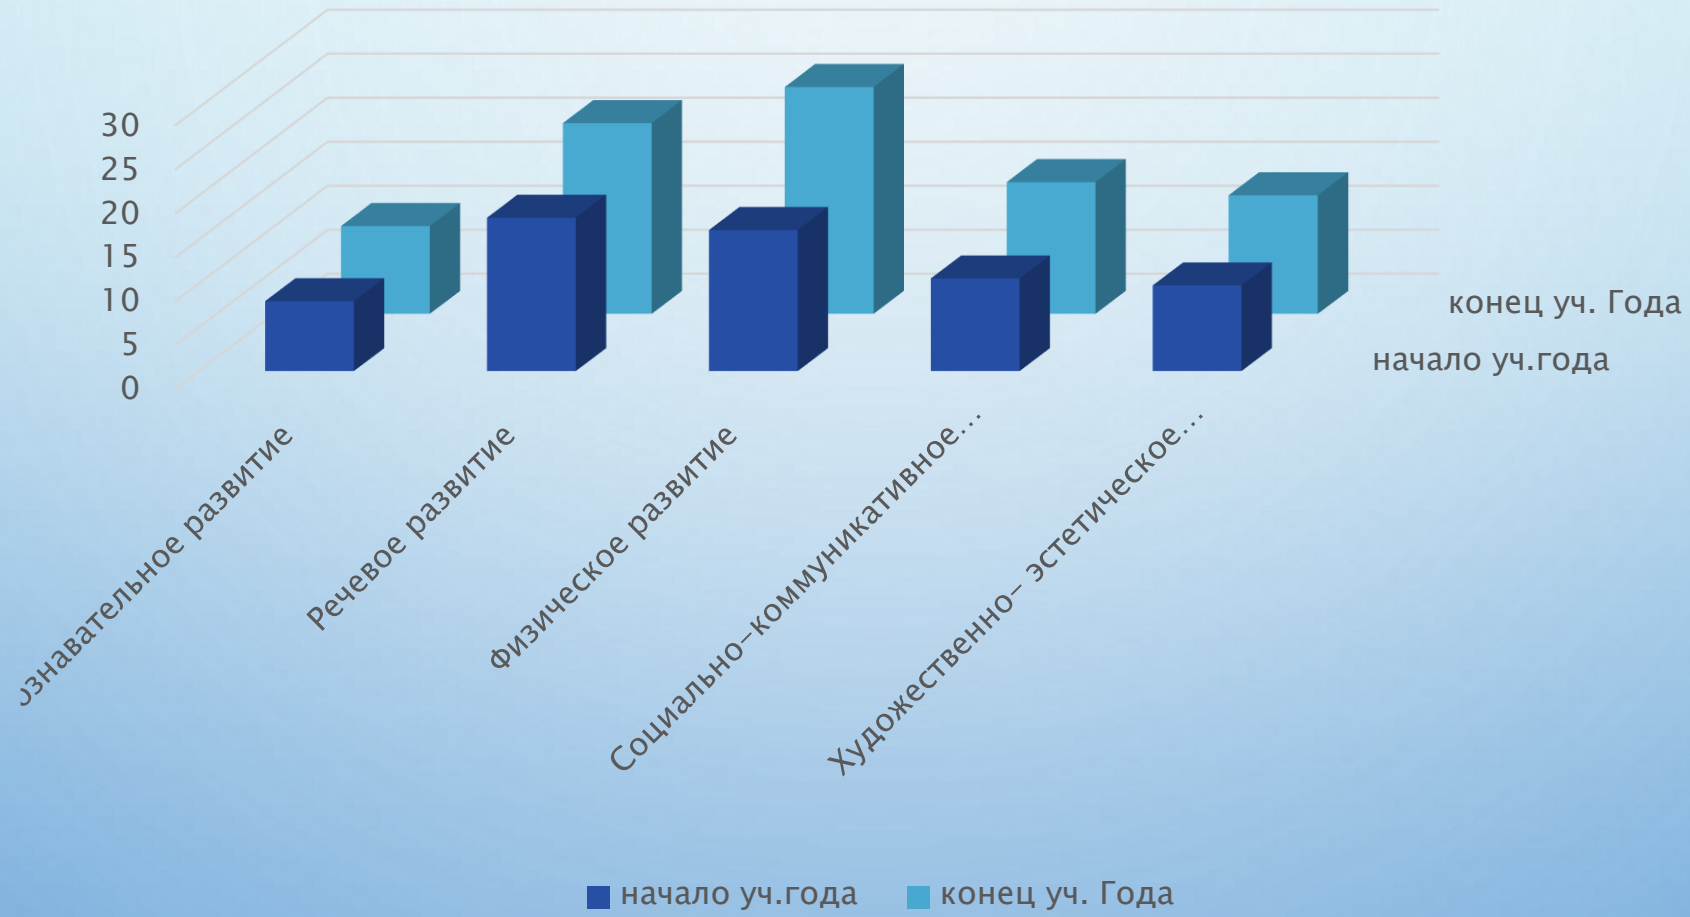

The background is a light blue gradient with several realistic water droplets of various sizes scattered across the surface. The droplets have highlights and shadows, giving them a three-dimensional appearance. The text is centered in the middle of the image.

НАШИ БУДНИ

Название диаграммы

СПАСИБО ЗА ВНИМАНИЕ